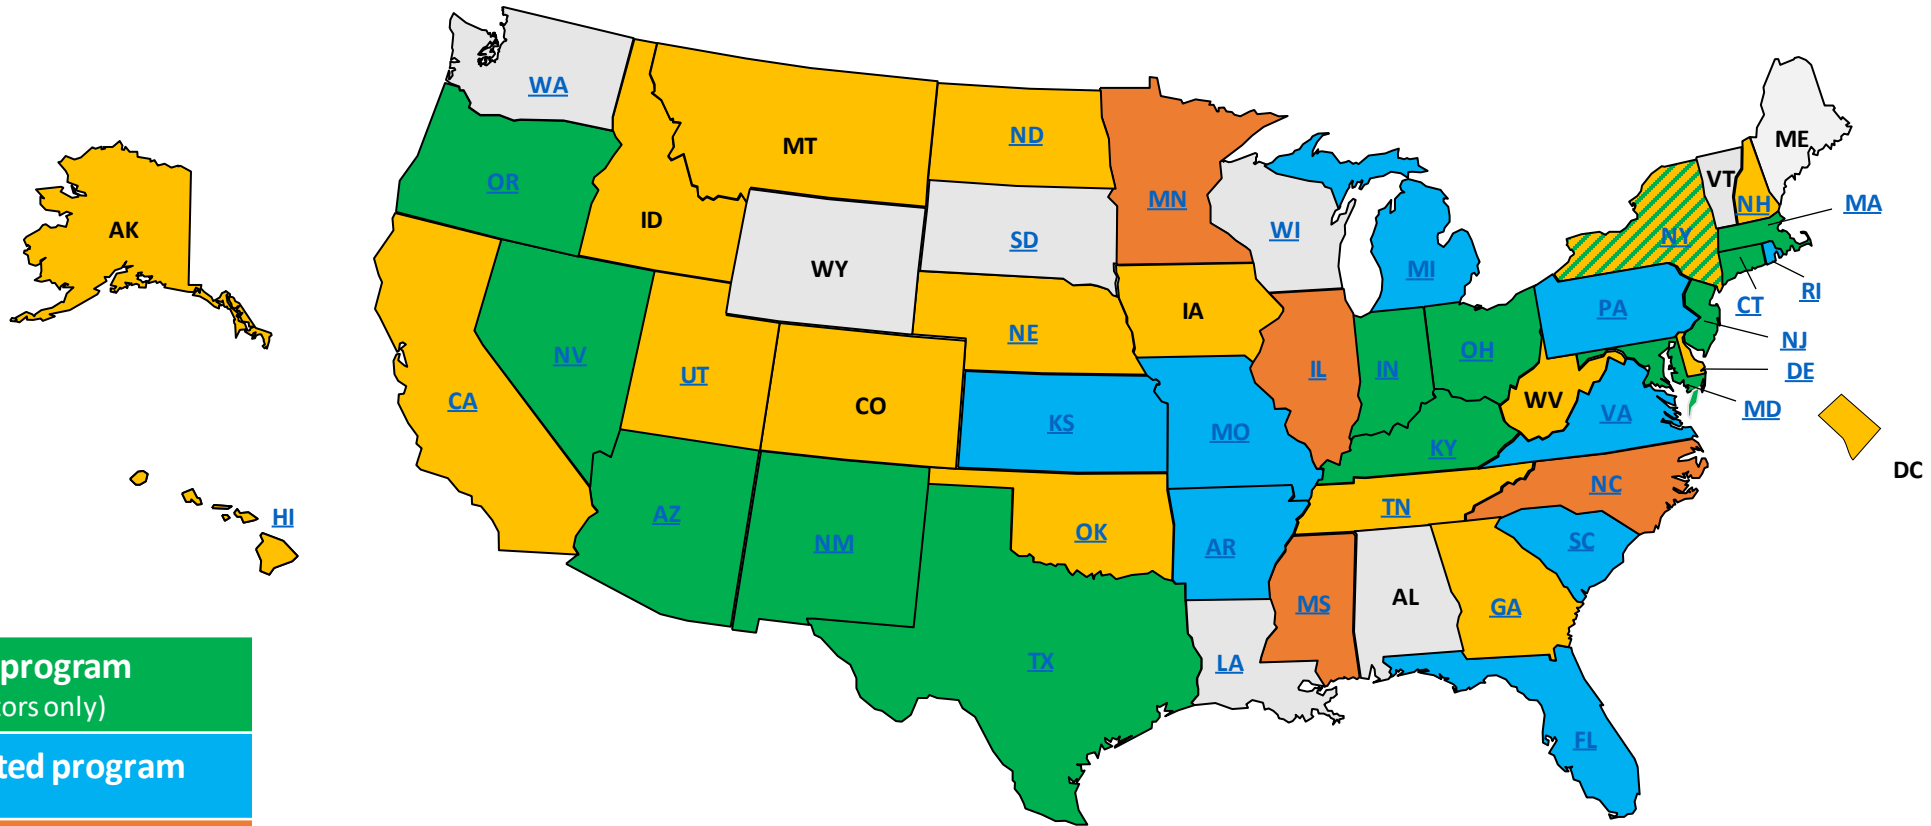

Ever-Changing Picture: State Approaches to CHW Certification

State-operated program

(NY for MCH navigators only)

Privately operated program

Program under development

Program under consideration

Updated May 2022